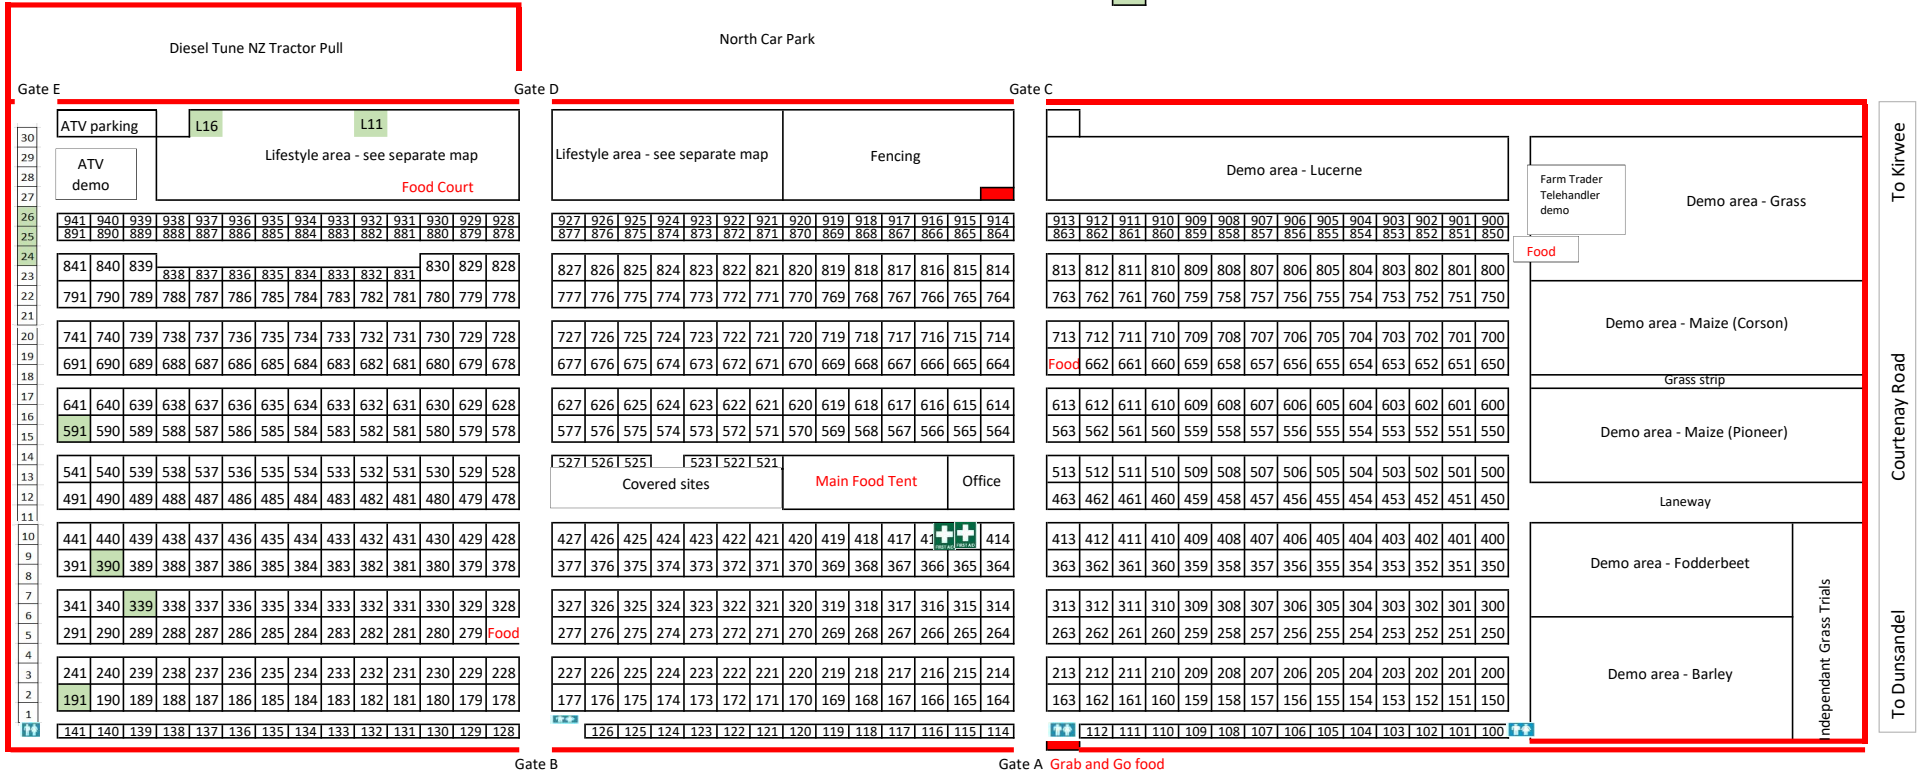

2019 DRAFT SITE MAP - this has not been GPS'd

available sites

To Kirwee
Courtenay Road
To Dunsandel

Gate B Gate A Grab and Go food

South Car Park