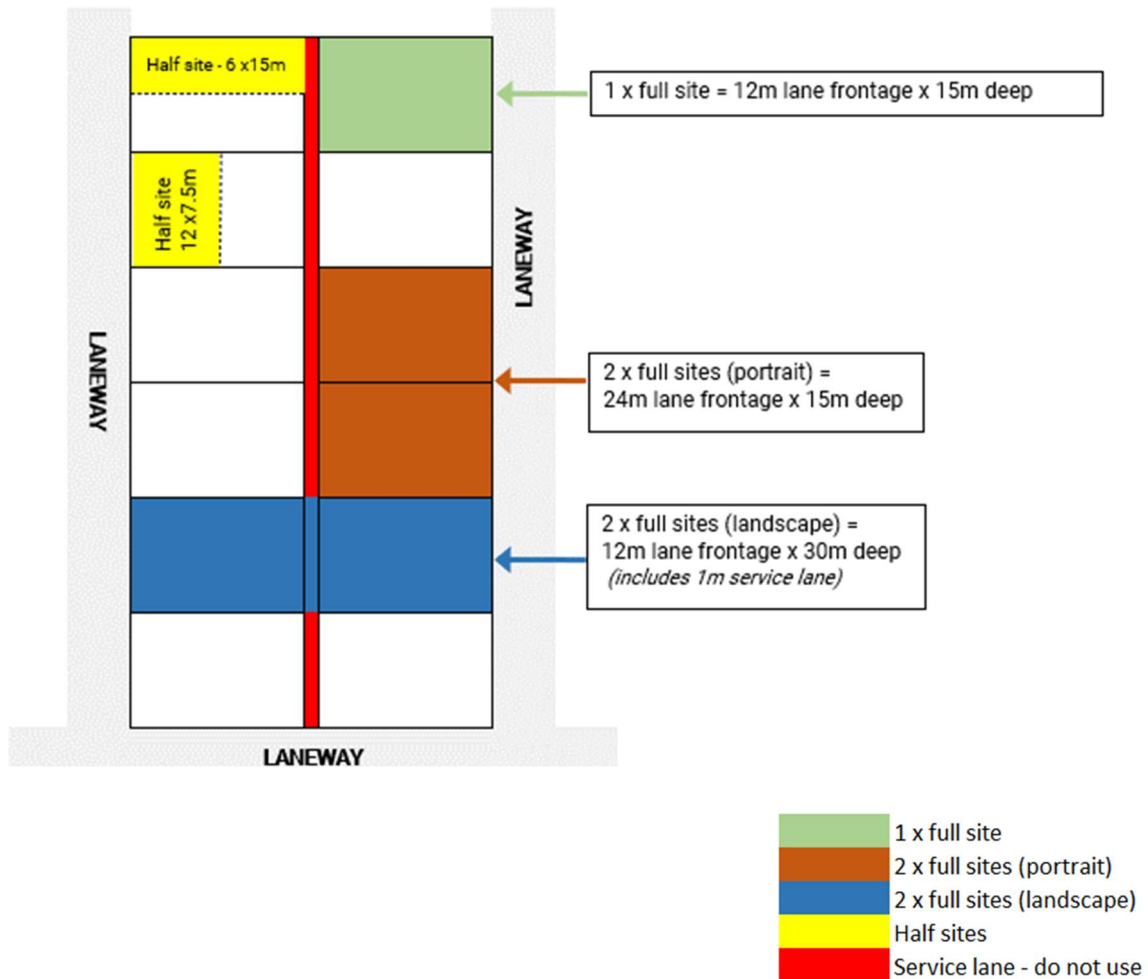

## 2021 EXHIBITOR SITE PRICES

SITE SIZE	SPECS	PRICE (GST Exclusive)	FREE PASSES
<b>AGRICULTURAL EXHIBITORS</b> – any company that sell products or services to the agricultural industry, e.g., machinery companies, rural professionals, rural contractors, engineering, rural clothing, etc.			
Full Site	12m front x 15m deep	\$800 + GST	12 x one-day passes
2 x full sites (portrait)	24m wide x 15m deep	\$1500 + GST	15 x one-day passes
2 x full sites (landscape)	12m wide x 30m deep	\$1500 + GST	15 x one-day passes
3 x full portrait	36m wide x 15m deep	\$2200 + GST	18 x one-day passes
4 x full portrait	48m wide x 15m deep	\$2900 + GST	21 x one-day passes
4 x full square shape	24m wide x 30m deep	\$2900 + GST	21 x one-day passes
5 x full portrait	60m wide x 15m deep	\$3600 + GST	24 x one-day passes
6 x full rectangle shape	36m wide x 30m deep	\$4300 + GST	27 x one-day passes
8 x full rectangle shape	48m wide x 30m deep	\$5700 + GST	33 x one-day passes
10 x full rectangle shape	60m wide x 30m deep	\$7100 + GST	39 x one-day passes
12 x full rectangle shape	72m wide x 30m deep	\$8500 + GST	45 x one-day passes
14 x full rectangle shape	84m wide x 30m deep	\$9900 + GST	51 x one-day passes
16 x full rectangle shape	96m wide x 30m deep	\$11,300 + GST	57 x one-day passes
18 x full rectangle shape	108m wide x 30m deep	\$12,700 + GST	63 x one-day passes
20 x full rectangle shape	120m wide x 30m deep	\$14,100 + GST	69 x one-day passes
<b>Half site – 12m front</b>			
	12m front x 7.5m deep	\$500 + GST	9 x one-day passes
<b>Half site – 6m front</b>			
	6m front x 15m deep	\$450 + GST	9 x one-day passes
<b>Agri Covered Marquee</b>			
	3m x 3m (including 10amp power, wall panels, grass floor)	\$1050 + GST	6 x one-day passes

# 2021 EXHIBITOR SITE DIMENSIONS

All of the above sites are uncovered, have a grass surface, and you will need to supply your own marquee or gazebo if required.