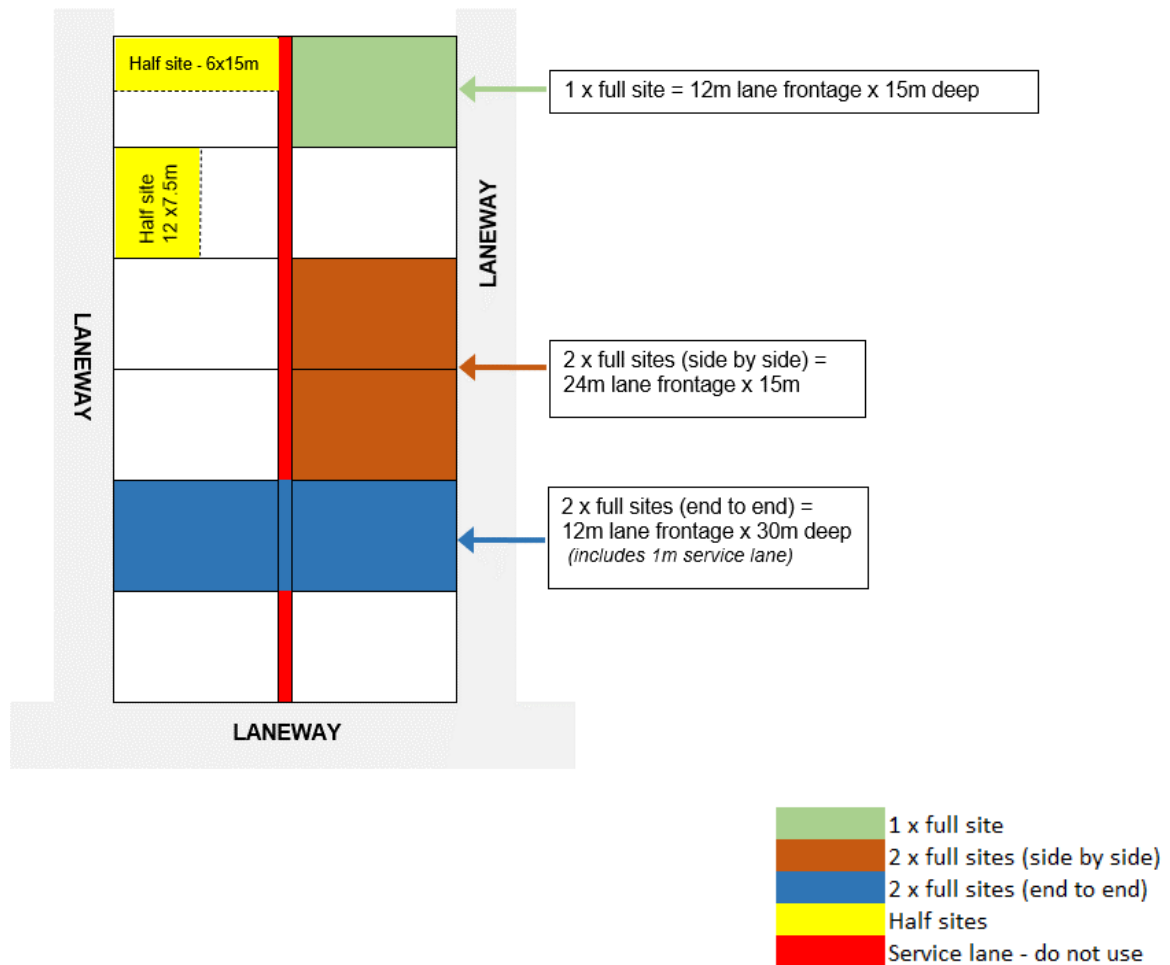

2021 EXHIBITOR SITE PRICES

SITE SIZE	SPECS	PRICE (GST Exclusive)	FREE PASSES
AGRICULTURAL EXHIBITORS – any company that sell products or services to the agricultural industry, e.g., machinery companies, rural professionals, rural contractors, engineering, rural clothing, etc.			
Full Site	12m front x 15m deep	\$800 + GST	12 x one-day passes
2 x full sites (side by side)	24m wide x 15m deep	\$1500 + GST	15 x one-day passes
2 x full sites (end to end)	12m wide x 30m deep	\$1500 + GST	15 x one-day passes
3 x full (side by side)	36m wide x 15m deep	\$2200 + GST	18 x one-day passes
4 x full (side by side)	48m wide x 15m deep	\$2900 + GST	21 x one-day passes
4 x full square shape	24m wide x 30m deep	\$2900 + GST	21 x one-day passes
5 x full (side by side)	60m wide x 15m deep	\$3600 + GST	24 x one-day passes
6 x full rectangle shape	36m wide x 30m deep	\$4300 + GST	27 x one-day passes
8 x full rectangle shape	48m wide x 30m deep	\$5700 + GST	33 x one-day passes
10 x full rectangle shape	60m wide x 30m deep	\$7100 + GST	39 x one-day passes
12 x full rectangle shape	72m wide x 30m deep	\$8500 + GST	45 x one-day passes
14 x full rectangle shape	84m wide x 30m deep	\$9900 + GST	51 x one-day passes
16 x full rectangle shape	96m wide x 30m deep	\$11,300 + GST	57 x one-day passes
18 x full rectangle shape	108m wide x 30m deep	\$12,700 + GST	63 x one-day passes
20 x full rectangle shape	120m wide x 30m deep	\$14,100 + GST	69 x one-day passes
Half site – 12m front	12m front x 7.5m deep	\$500 + GST	9 x one-day passes
Half site – 6m front	6m front x 15m deep	\$450 + GST	9 x one-day passes
Agri Covered Marquee	3m x 3m (including 10amp power, wall panels, grass floor)	\$1050 + GST	6 x one-day passes

2021 EXHIBITOR SITE DIMENSIONS

All of the above sites are uncovered, have a grass surface, and you will need to supply your own marquee or gazebo if required.