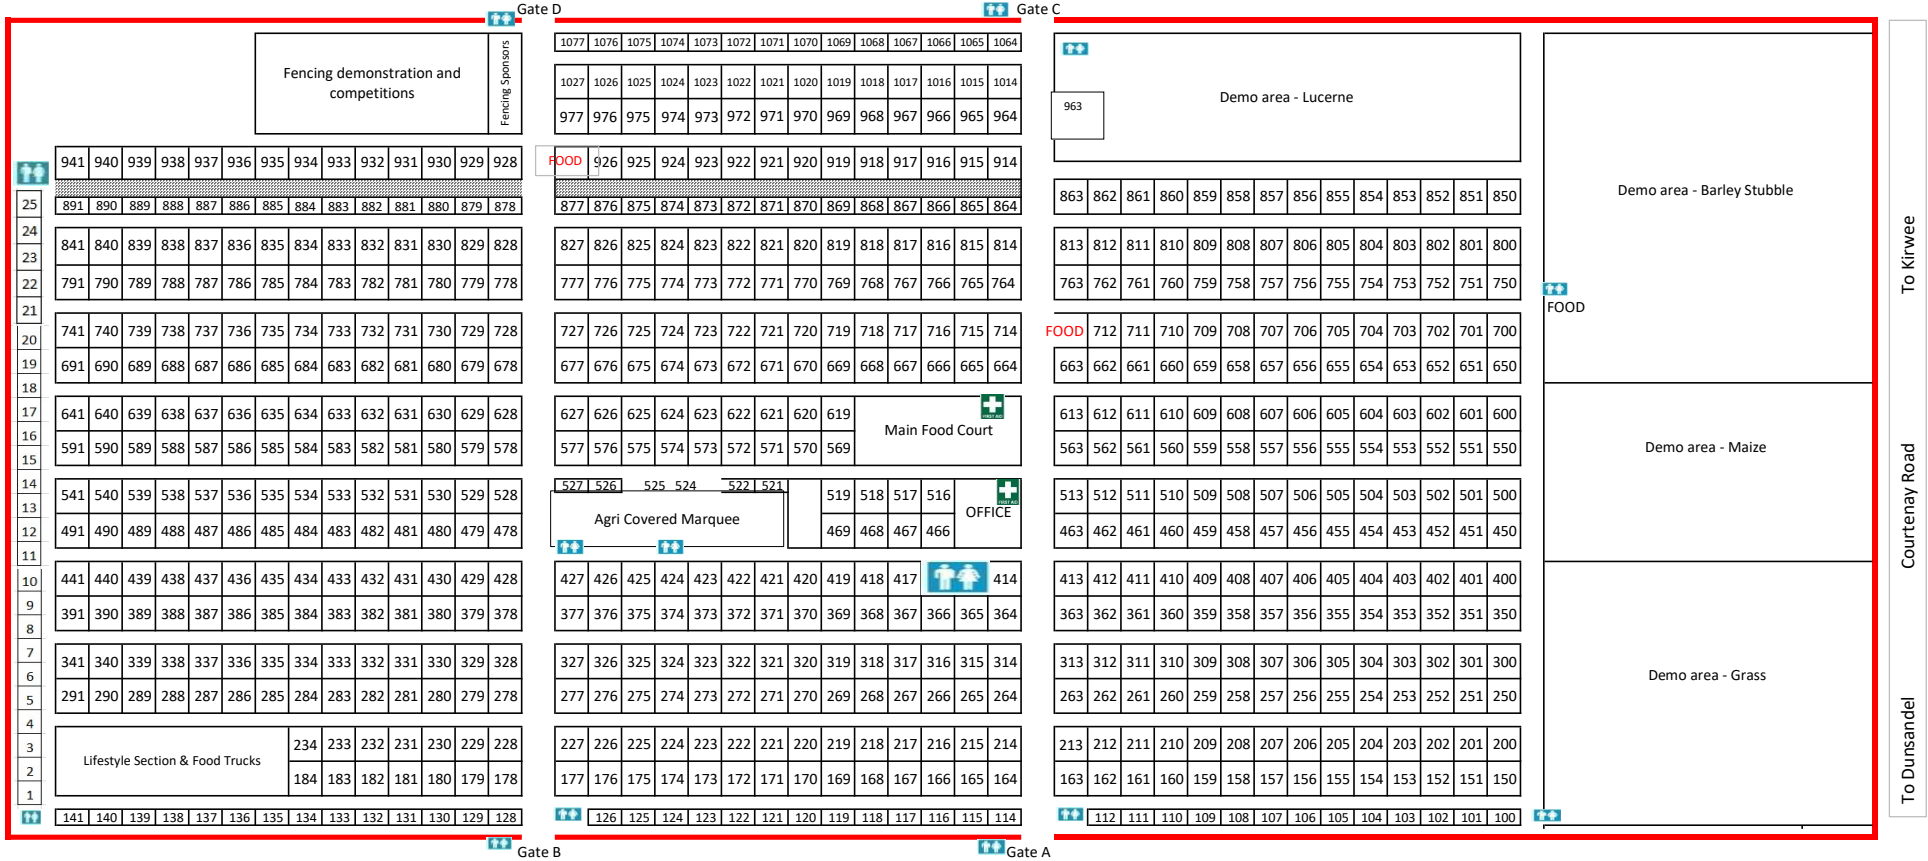

North Car Park

2023 SITE MAP

To Kirwee

Courtenay Road

To Dunsandel

South Car Park