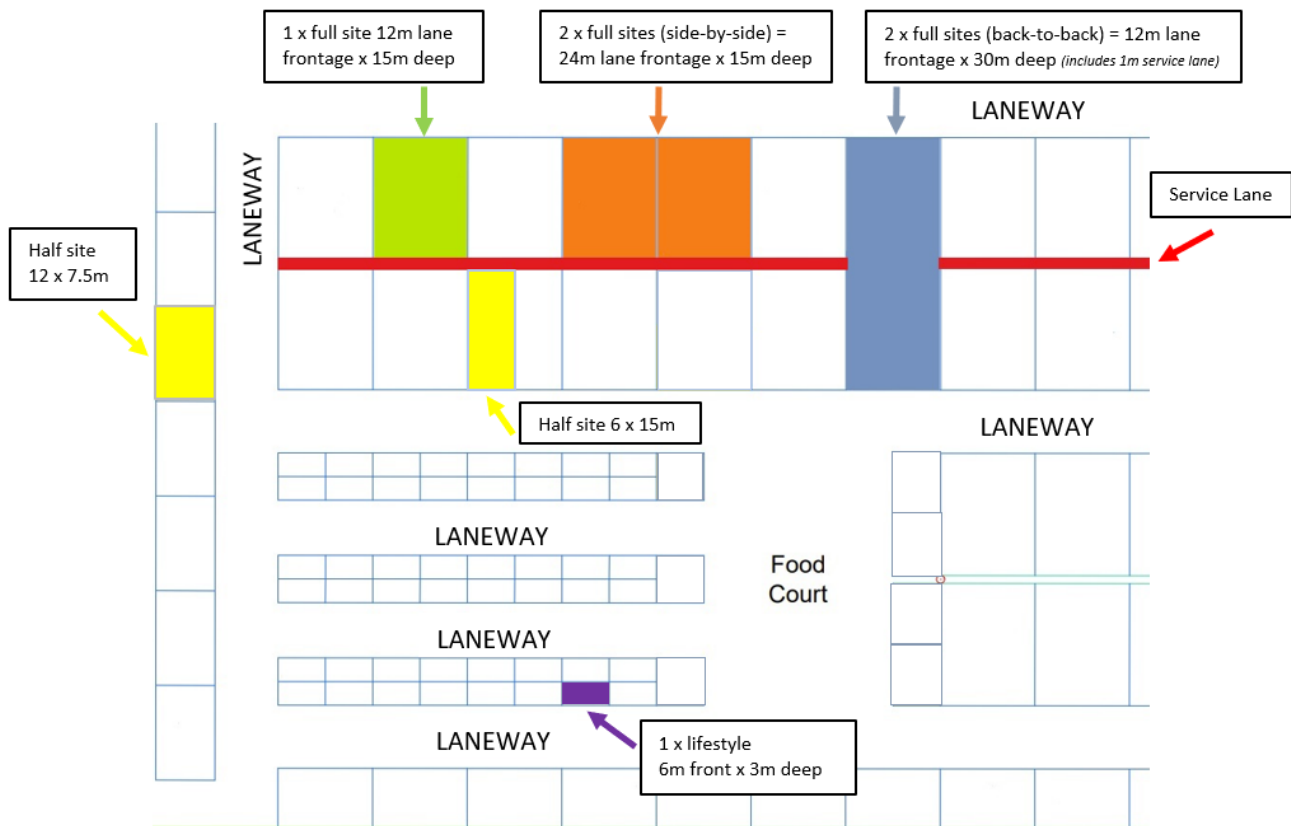

2023 EXHIBITOR SITE DIMENSIONS

The above image provides an indication of different site sizes, all the above sites are uncovered, have a grass surface, and you will need to supply your own marquee or gazebo if required.