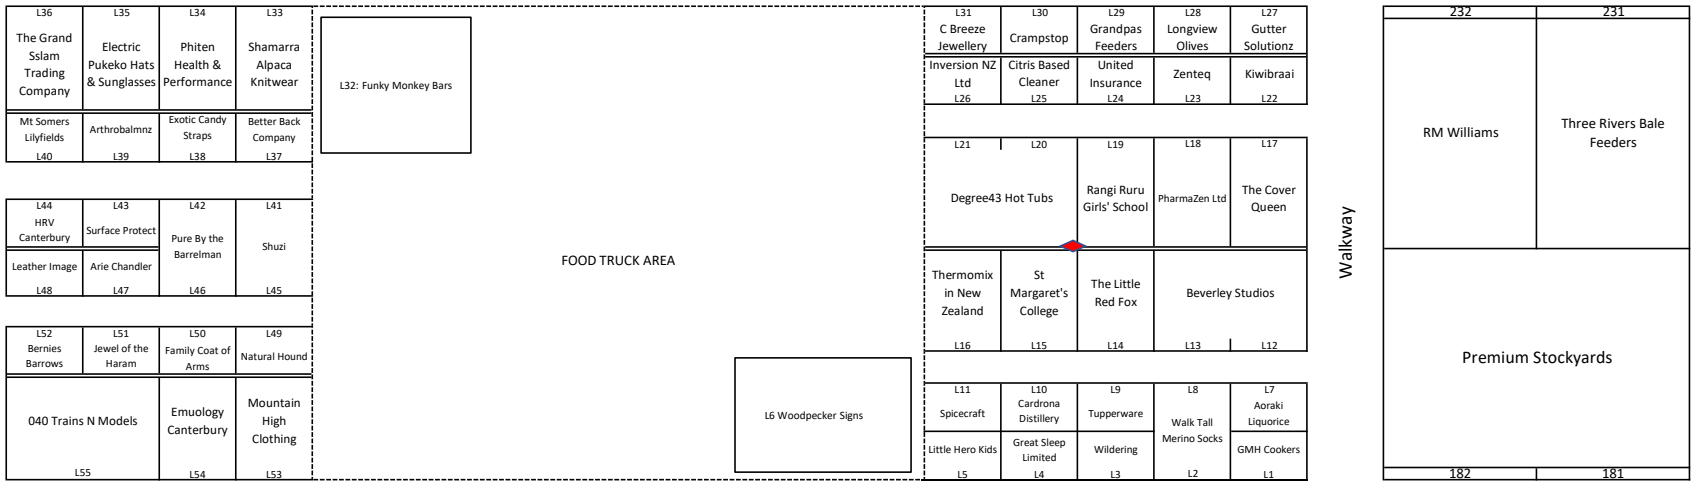

## LIFESTYLE SECTION SITES

(please note that this map is not GPS'd yet)

DATE PRINTED 5/03/2021

- 6b Roobar Sculptures
- 6a Hidden Fence
- 5 Rustic Charm Garden Art
- 4 Model Barn Ltd
- 3 Parkland Products
- 2 Animal Skin Tanning Services Ltd
- 1 NZ Boer Goat Breeders Ass

Shoe Clinic	Hamilton Jets	Bene Footwear Ltd	Adjusta Mattress NZ	Bester's Outdoor Living	Mountain Weave	Unwind Spas	Southern Woods	Pitched Perfect Ltd	Woi	Viafos	C-Dax
291	290	289	288	287	286b	286a	285	284	283	282	281